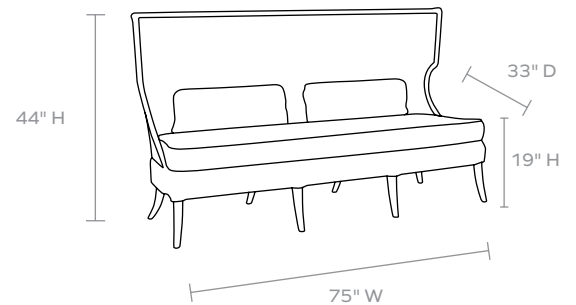

FABRIC WIDTH	FABRIC REPEAT						
	Plain < 1"	1" - 6"	7" - 14"	15" - 20"	21" - 27"	28" - 36"	Full Width Centered
54"	0%	15%	30%	35%	40%	45%	100%