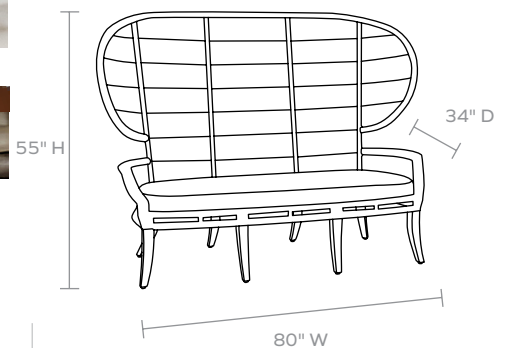

MATERIAL

Faux Rattan

DIMENSIONS

Overall: 80"W x 34"D x 55"H

Arm Height: 23.40"

Seat Depth: 23.60"

Seat Height: 18.9"

Seat Height (without cushion): 15"

Vintage Gray Faux Rattan/Dark Teak

FABRIC WIDTH

FABRIC REPEAT

FABRIC WIDTH	Plain < 1"	1" - 6"	7" - 14"	15" - 20"	21" - 27"	28" - 36"	Full Width Centered
54"	0%	15%	30%	35%	40%	45%	100%