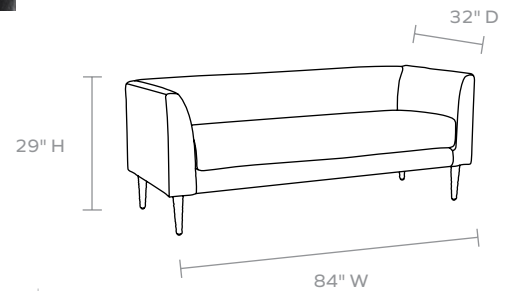

DIMENSIONS

84"W x 32"D x 29"H

Arm Height: 29"

UPHOLSTERY INFORMATION

Types of Fabric: Can be upholstered with our fabric/leather* options or COM/COL.

COM YARDAGE REQUIREMENT

Solid: Requires 14 Yards

Pattern: Yardage amount may vary depending on pattern orientation and pattern repeat. Please call for quote.

Gold Textured Metal

FABRIC WIDTH	FABRIC REPEAT						
	Plain < 1"	1" - 6"	7" - 14"	15" - 20"	21" - 27"	28" - 36"	Full Width Centered
54"	0%	15%	30%	35%	40%	45%	100%