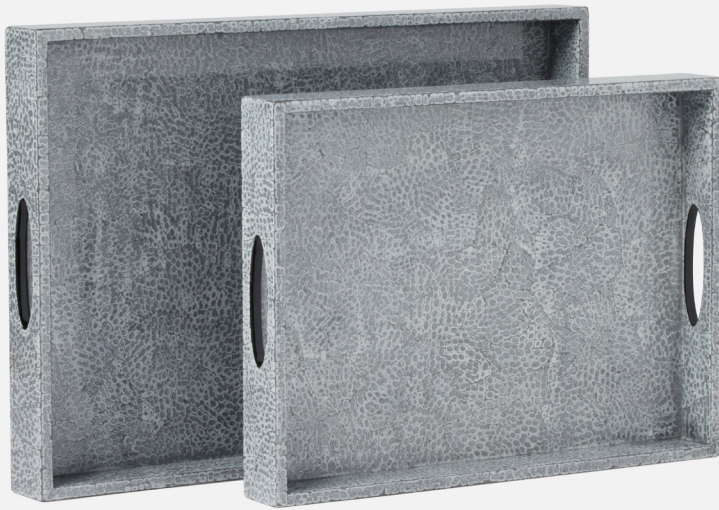

DELLA TRAY SET

White lacquered eggshell tray set made using a centuries-old Asian craft technique. Dimensions: 16"L x 12"W x 2"H, 20"L x 14"W x 2"H. Now available in a new finish!

MATERIAL

Lacquered Eggshell

DIMENSIONS

A. 16"L x 12"W x 2"H

B. 20"L x 14"W x 2"H

SOLD AS

Set of 2

WEIGHT

A. 3.4lbs

B. 4.7lbs