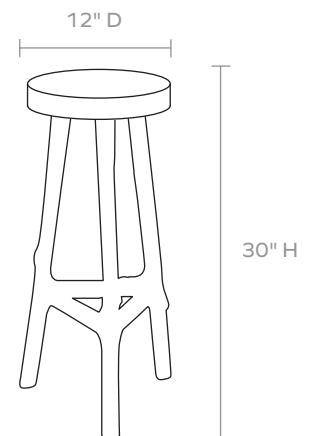

FENTON BAR STOOL

Clear resin stools with geometric etchings.
Table also available.

MATERIAL

Textured Resin

DIMENSIONS

Overall: 12"D x 30"H

Seat Depth: 12"

Seat Height: 30"

*This item is handcrafted and may show slight variation
in size from one piece to another.*

FINISH

Clear

FENTON BAR TABLE

Cool three-legged bar table in transparent etched resin. Also available as bar or counter stools.

MATERIAL
Textured Resin

DIMENSIONS
32"D x 42"H

This item is handcrafted and may show slight variation in size from one piece to another.

FINISH

Clear

FENTON COUNTER STOOL

Clear resin stools with geometric etchings.
Table also available.

MATERIAL

Textured Resin

DIMENSIONS

Overall: 12"D x 24"H

Seat Depth: 12"

Seat Height: 24"

*This item is handcrafted and may show slight variation
in size from one piece to another.*

FINISH