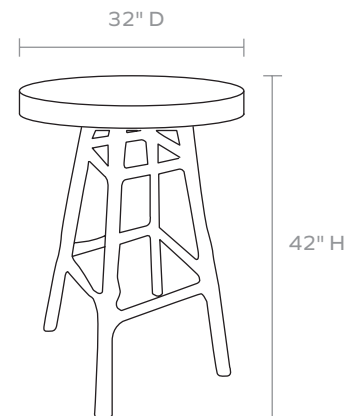

FENTON BAR STOOL

Clear resin stools with geometric etchings.
Table also available.

MATERIAL

Textured Resin

DIMENSIONS

Overall: 12"D x 30"H

Seat Depth: 12"

Seat Height: 30"

*This item is handcrafted and may show slight variation
in size from one piece to another.*

FINISH

Clear

FENTON BAR TABLE

Cool three-legged bar table in transparent etched resin. Also available as bar or counter stools.

MATERIAL
Textured Resin

DIMENSIONS
32"D x 42"H

This item is handcrafted and may show slight variation in size from one piece to another.

FINISH

Clear

FENTON COUNTER STOOL

Clear resin stools with geometric etchings.
Table also available.

MATERIAL

Textured Resin

DIMENSIONS

Overall: 12"D x 24"H

Seat Depth: 12"

Seat Height: 24"

*This item is handcrafted and may show slight variation
in size from one piece to another.*

FINISH