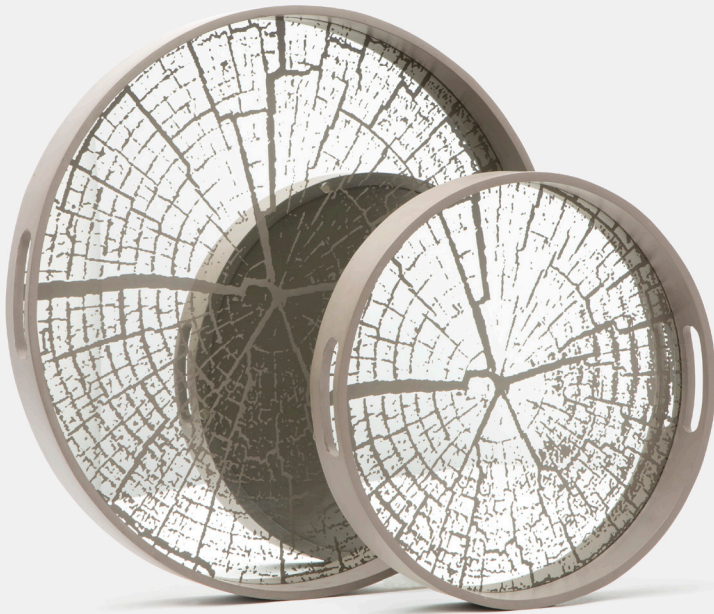

## FRANS TRAY SET

Round tray featuring a reverse-painted mirror fashioned to look like the end grain of wood. Sturdy frame with inset handles and our first introduction of a large, circular tray.

### MATERIAL

Etched Mirror

### DIMENSIONS

A. 16" Dia x 2.5"H

B. 22" Dia x 2.5"H

### SOLD AS

Set of 2