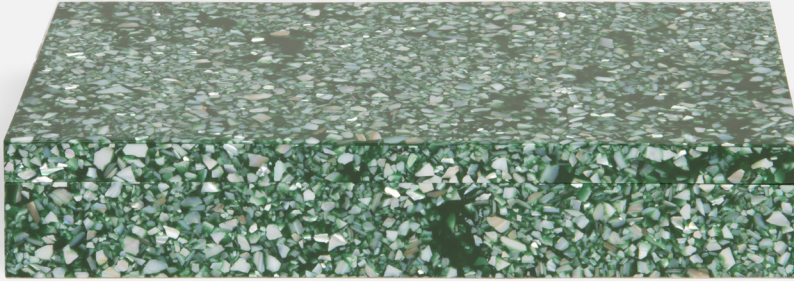

## GILLIAN BOX

---

Striking terrazzo shell box available in two colors. Lined with beige suede.

**MATERIAL**

Resin/Shell

**DIMENSIONS**

13"L x 6.5"W x 2.5"H

**SOLD AS**

Individually

**INTERIOR DETAIL**

Beige Suede

---

**FINISHES**

Gray/Kabibe

Green/Kabibe