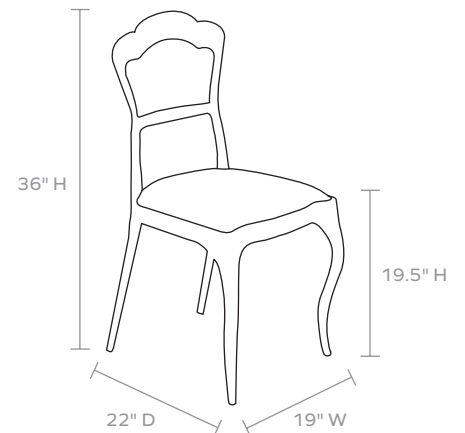

MATERIAL

Metal

DIMENSIONS

Overall: 19"W x 22"D x 36"H

Seat Depth: 18"

Seat Height: 19.5"

Seat Height (without cushion): 18"

Cushion height may vary from 1/2 to 1 inch

WEIGHT

23 lbs

This item is handcrafted and may show slight variation in size from one piece to another.

FINISH

Rustic Bronze

| FABRIC WIDTH | FABRIC REPEAT | | | | | | |
|--------------|---------------|---------|----------|-----------|-----------|-----------|---------------------|
| | Plain < 1" | 1" - 6" | 7" - 14" | 15" - 20" | 21" - 27" | 28" - 36" | Full Width Centered |
| 54" | 0% | 15% | 30% | 35% | 40% | 45% | 100% |