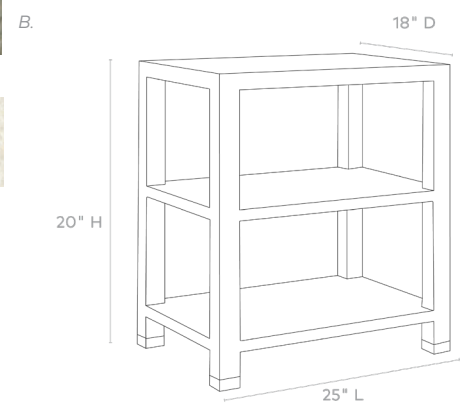

JARIN SIDE TABLE

Three-tiered airy version of the Jarin collection. Now available in Aubergine!

MATERIAL

Faux Belgian Linen

DIMENSIONS

- A. 24"L x 24"W x 28"H
Clearance: 3.25"
- B. 25"L x 18"W x 20"H
Clearance: 3.375"
- C. 25"L x 18"W x 24"H
Clearance: 3.375"
- D. 25"L x 18"W x 28"H
Clearance: 3.375"

NUMBER OF COMPARTMENTS

2

FREE FLOATING

Yes

WEIGHT

- A. 42 lbs
- B. 40 lbs
- C. 42 lbs
- D. 42 lbs

***This item is handcrafted and may show slight variation in size from one piece to another.*

FINISHES

Three-tiered airy version of the Jarin collection. Now available in Aubergine!

MATERIAL

Faux Belgian Linen

DIMENSIONS

- A. 24"L x 24"W x 28"H
Clearance: 3.25"
- B. 25"L x 18"W x 20"H
Clearance: 3.375"
- C. 25"L x 18"W x 24"H
Clearance: 3.375"
- D. 25"L x 18"W x 28"H
Clearance: 3.375"