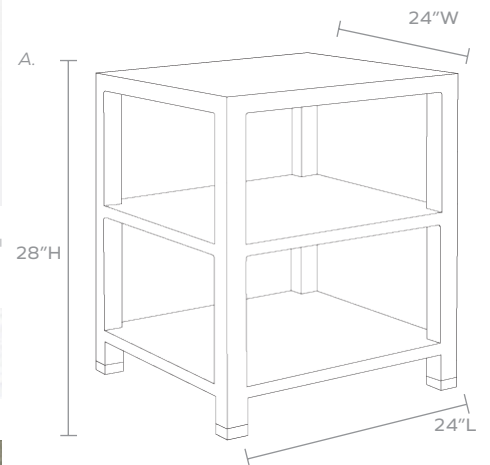

JARIN SIDE TABLE

Three-tiered airy version of the Jarin collection. Now available in Aubergine!

MATERIAL

Faux Belgian Linen

DIMENSIONS

- A. 24"L x 24"W x 28"H
Clearance: 3.25"
- B. 25"L x 18"W x 20"H
Clearance: 3.375"
- C. 25"L x 18"W x 24"H
Clearance: 3.375"
- D. 25"L x 18"W x 28"H
Clearance: 3.375"

NUMBER OF COMPARTMENTS

2

FREE FLOATING

Yes

WEIGHT

- A. 42 lbs
- B. 40 lbs
- C. 42 lbs
- D. 42 lbs

***This item is handcrafted and may show slight variation in size from one piece to another.*

FINISHES

Three-tiered airy version of the Jarin collection. Now available in Aubergine!

MATERIAL

Faux Belgian Linen

DIMENSIONS

- A. 24"L x 24"W x 28"H
Clearance: 3.25"
- B. 25"L x 18"W x 20"H
Clearance: 3.375"
- C. 25"L x 18"W x 24"H
Clearance: 3.375"
- D. 25"L x 18"W x 28"H
Clearance: 3.375"