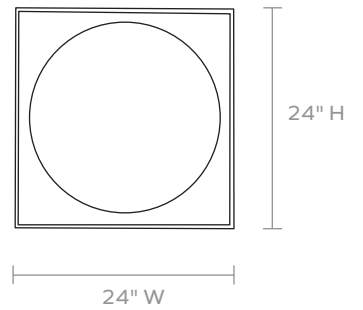

NORINA

Captivating beaded floral geometry art in two sizes. Clear acrylic display case included.

MATERIAL

Coco Beads/Shell Discs

DIMENSIONS

A. 24"W x 3"D x 24"H

B. 40"W x 3"D x 40"H

SOLD

Individual

FINISH

Natural