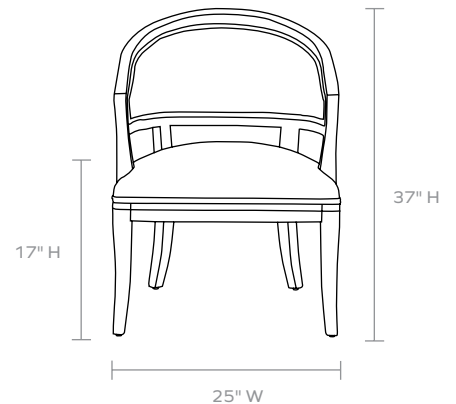

**MATERIAL**

Wood

**DIMENSIONS**

25"W x 26"D x 37"H

Seat Height: 17"

*Cushion height may vary from 1/2 to 1 inch.*

**UPHOLSTERY INFORMATION**

Types of Fabric: Can be upholstered with our fabric/ leather options\* or COM/COL.

*\*Not available in Aras, Marano, and Jullan.*

**FINISHES**

Brushed Gray/Gray

White Satin/Natural

FABRIC WIDTH	FABRIC REPEAT						
54"	Plain < 1" 0%	1" - 6" 15%	7" - 14" 30%	15" - 20" 35%	21" - 27" 40%	28" - 36" 45%	Full Width Centered 100%