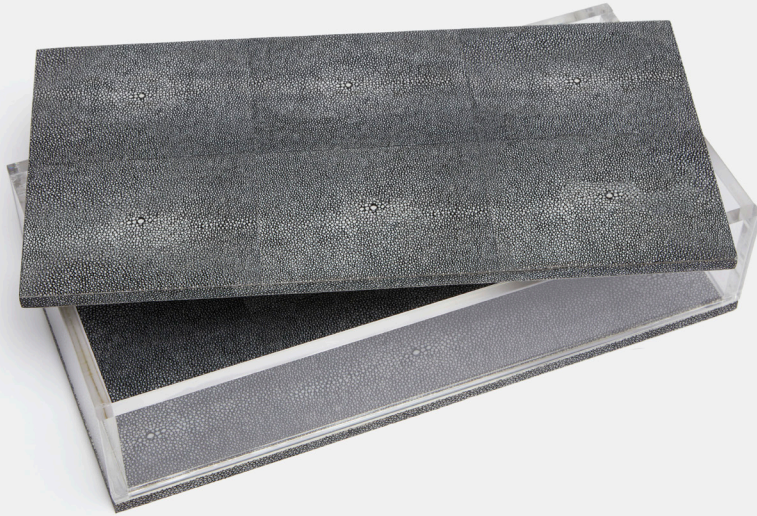

## VALDA

Our acrylic Valda features a faux shagreen-paneled bottom and lift top. Chic and modern. Sold individually.

**MATERIAL**

Realistic Faux Shagreen

**DIMENSIONS**

16"L x 8"W x 4"H

**SOLD**

Individually

**FINISHES**

Cool Gray

Navy

Sand