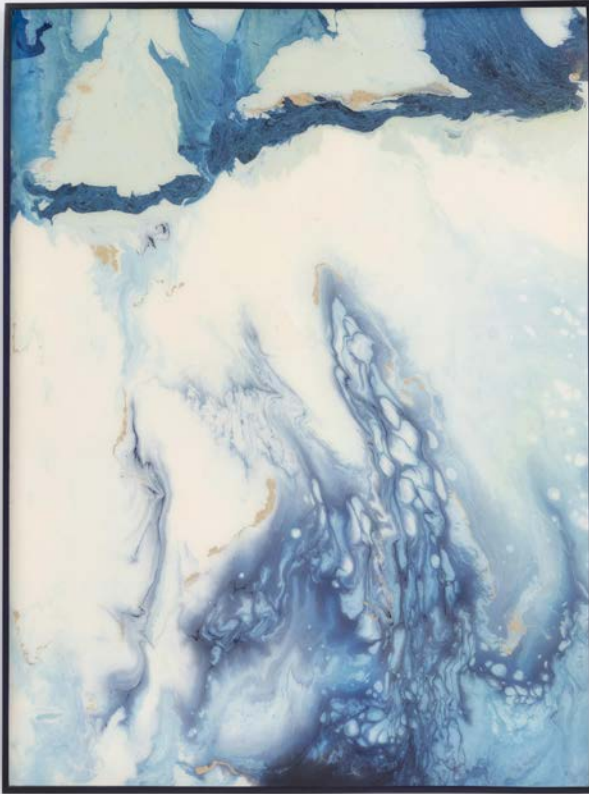

VALOR

Richly colored paint reacts with flashes of gold during the pouring process, making each piece unique.

MATERIAL

Resin*

DIMENSIONS

A. 30"W x 40"H

B. 40"W x 50"H

HANGING ORIENTATION

Portrait & Landscape

SOLD

Individually

WEIGHT

A. 27lbs

B. 37lbs

*Natural variation to be expected.

FINISH

Blue Abstract

Dark Abstract

Green Abstract